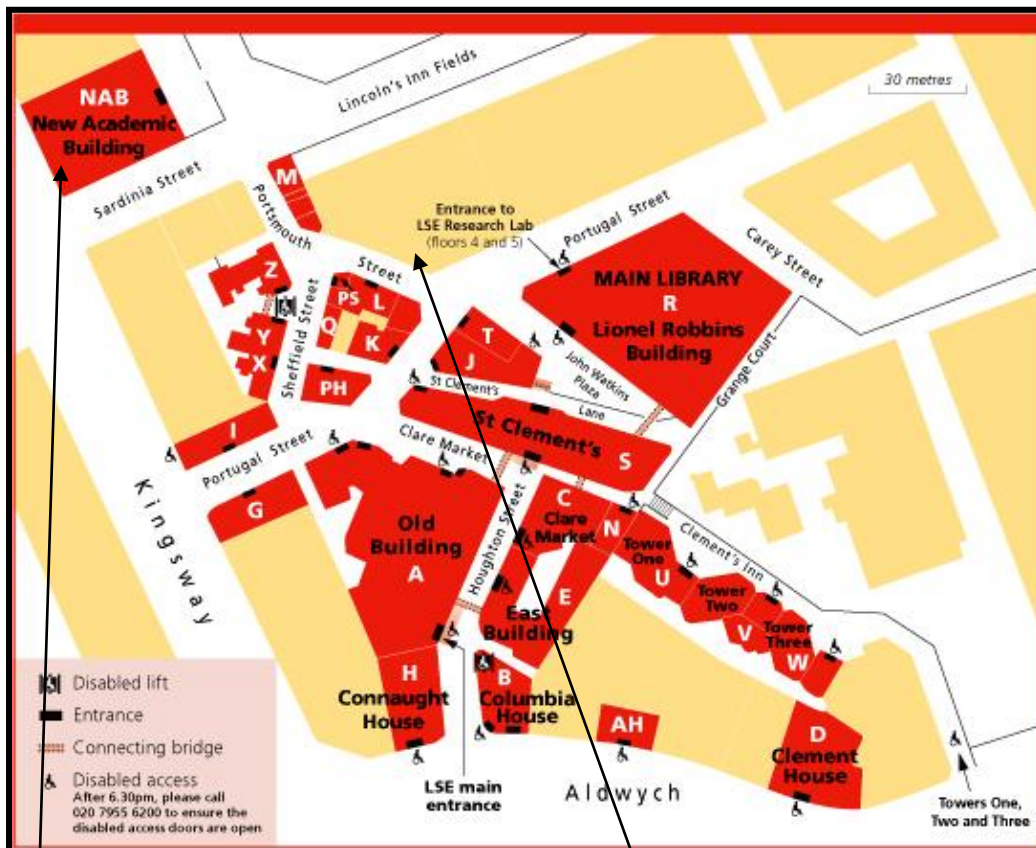

2.13, New Academic Building, 54 Lincoln's Inn Fields

**The New Academic Building
54 Lincoln's Inn Fields
WC2A 3LJ**

**George IV pub
Portugal Street**